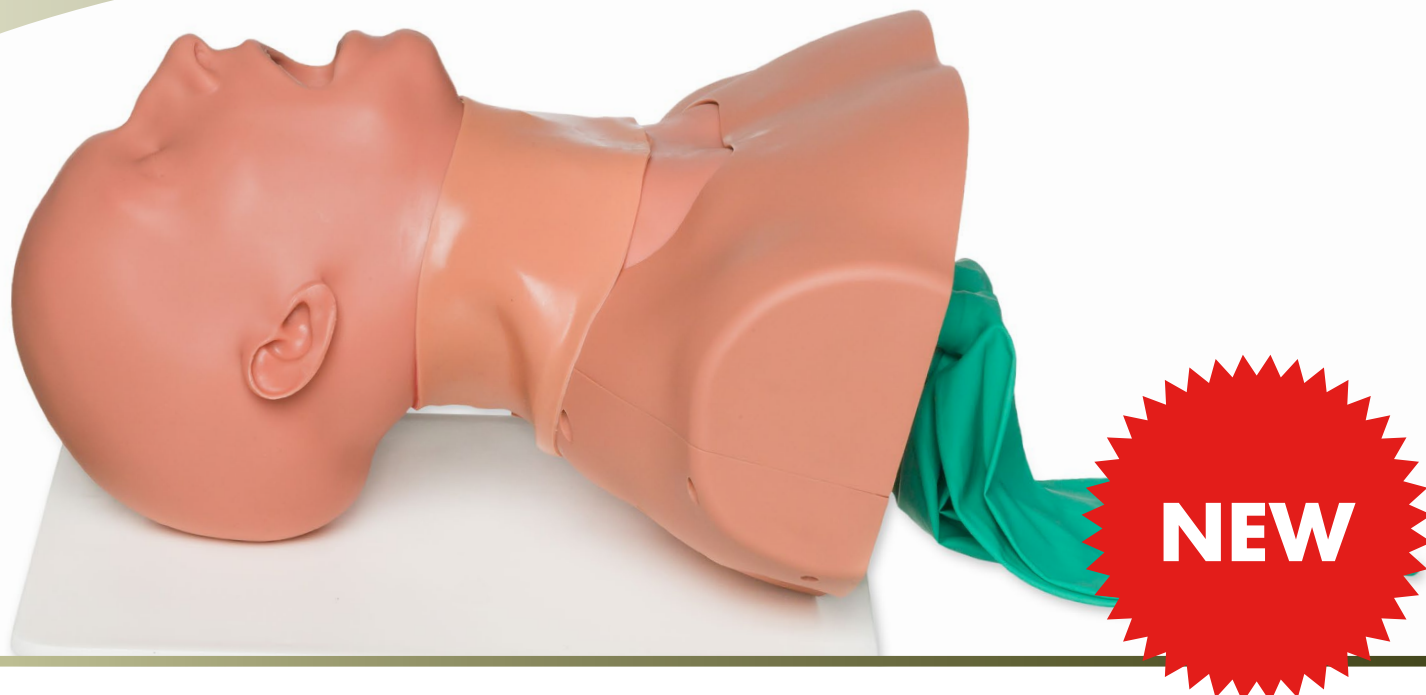

COMPLETE AIRWAY MANAGEMENT

Meet **AirwayMan™**, he's going to change the way you think about and use airway trainers. Simulab has combined their expertise in soft tissue technology, their focus on durable yet replaceable components, along with ease of use and cost-effective solutions to revolutionize this market. Every part of AirwayMan is carefully engineered to recreate the familiar movements, textures and delicate nuances of human anatomy. AirwayMan includes the same cricothyroid structures found in TraumaMan—the most widely used cricothyroidotomy trainer in the world.

VERSATILITY:

- » Low cost replaceable soft airway
- » Easy set up with soft tissue replacement system
- » Integrated cricothyroidotomy
- » Multi-layered, wrap-around replaceable neck skin with unsurpassed realism

FEATURES:

- » Movement, weight, and landmarks closely mimic human anatomy
- » Soft palate anatomy allows visual identification during intubation
- » Palpable landmarks and life-like tissue to incise
- » Visible confirmation when successful intubation is achieved

CHANGE THE WAY YOU THINK ABOUT AIRWAY TRAINING:

- » Realistic, durable, affordable and easy to use trainer
- » Replaceable teeth, soft airway, neck and facial skin tissue
- » Cricothyroid structures and neck tissue utilize proven technology from the TraumaMan System
- » Movement and weight of the trainer mimic human anatomy for an immersive experience